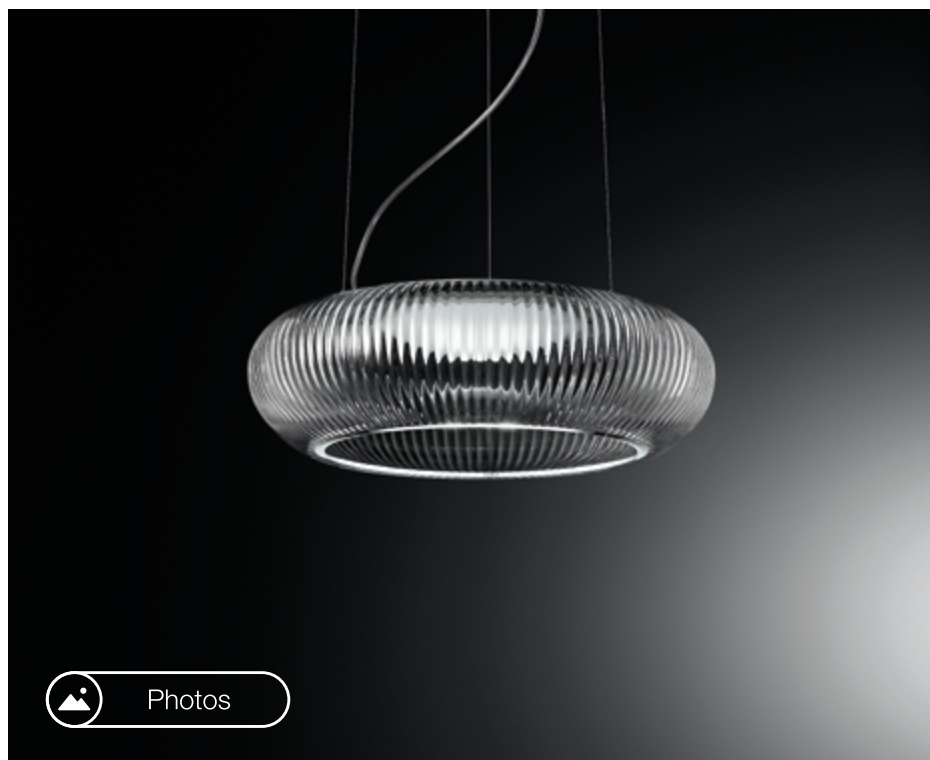

# Cannettata S42

Design Massimo Iosa Ghini

## Light source

Type : LED 2700K  
Watt : 1 x 25W  
CRI 90  
Dimmer : PUSH, 1-10, DALI

## Finish

Glass : Clear glass or Fumè  
Frame : Anodized aluminium or matt gold  
Cable: Transparent  
Canopy : Matt white or matt gold