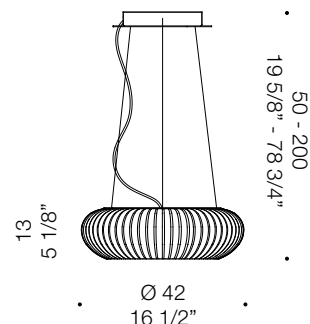

## Dimension

Weight : 8,80 Kg  
Volume : 1 package 0,070 m<sup>3</sup>

## Product

Code : ● 0CANN0S43C CB  
● 0CAN20S43C KO

Type : Suspension

## Light source

Type : LED 2700K  
Watt : 1 x 25W  
CRI 90  
Dimmer : PUSH, 1-10, DALI